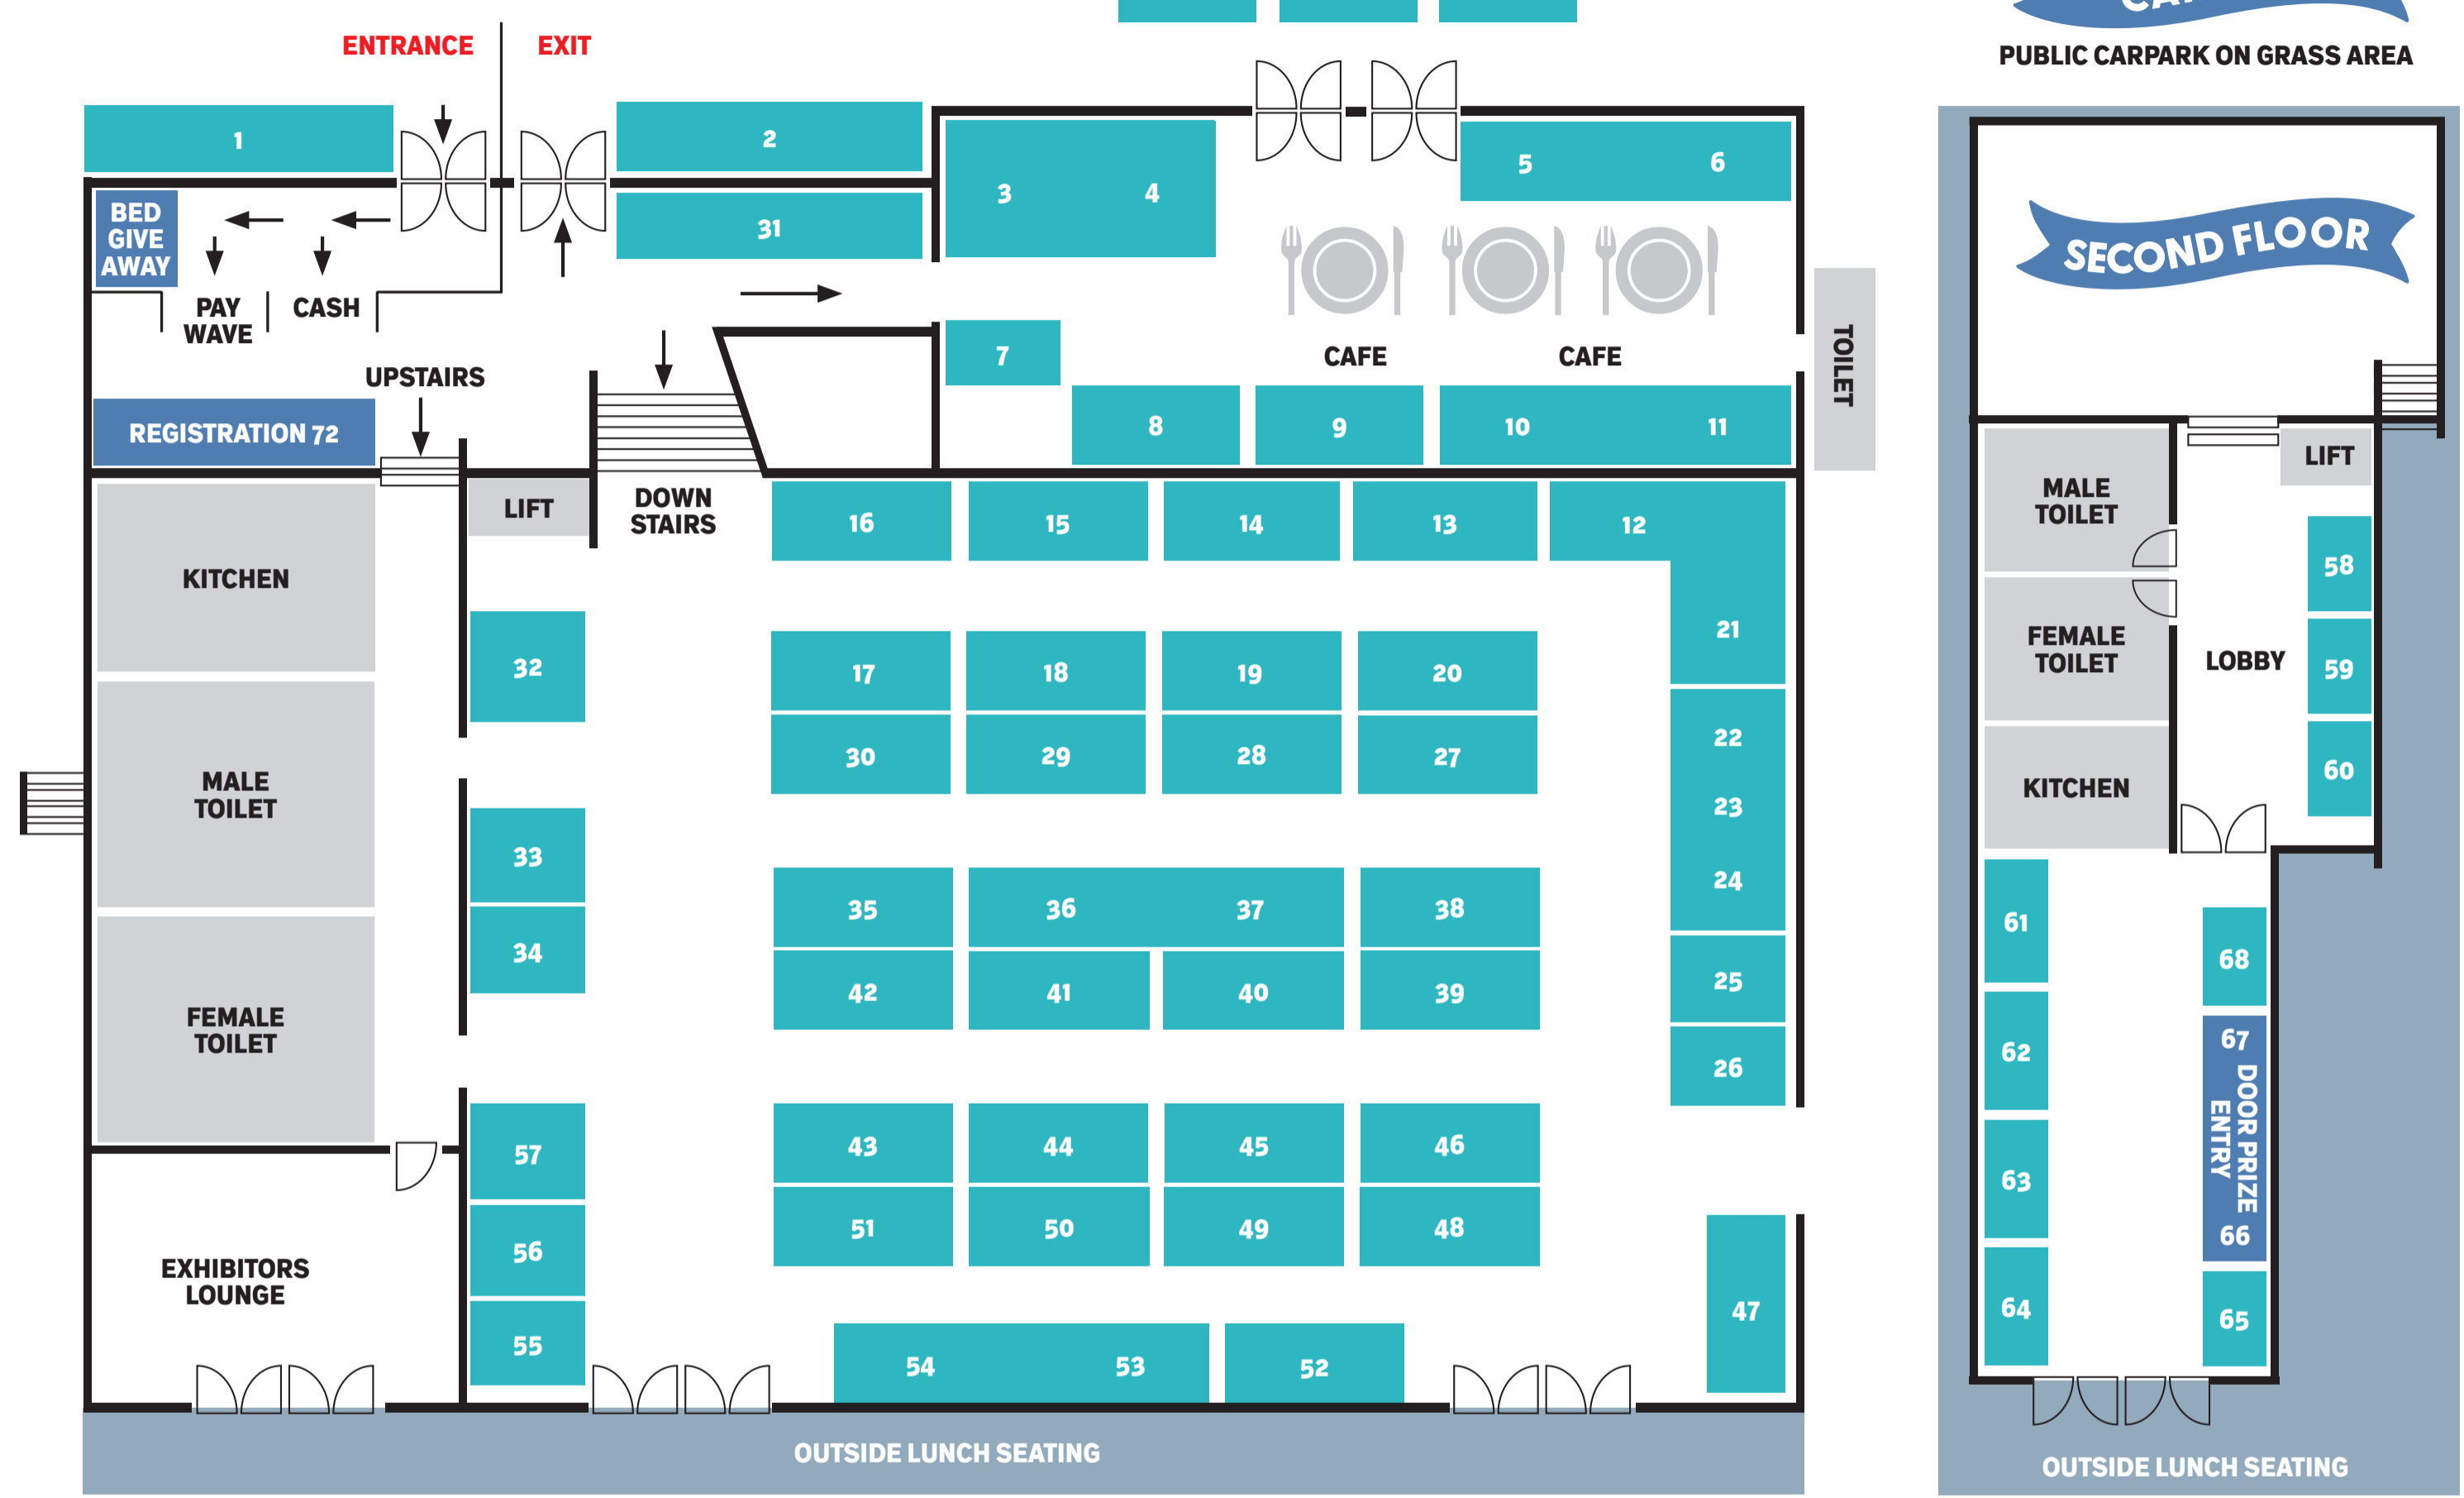

SHOW MAP

pic Insurance Brokers

WIN A NINJA CREAM
NC300 Creamify Technology Ice Cream Maker 800W OR A FOODI AF300 7.6L Dual Zone Air Fryer Max Crisp - T&C APPLY

Stand 63 UPSTAIRS

BEDS4U

FREE BED GIVEAWAY
A QUEEN BED VALUED AT \$5,298
T&C APPLY

STAND 45

Versatile
Building Better

15% off Garage, Farm Building & Carport Kitsets *T&C Apply

STAND 59